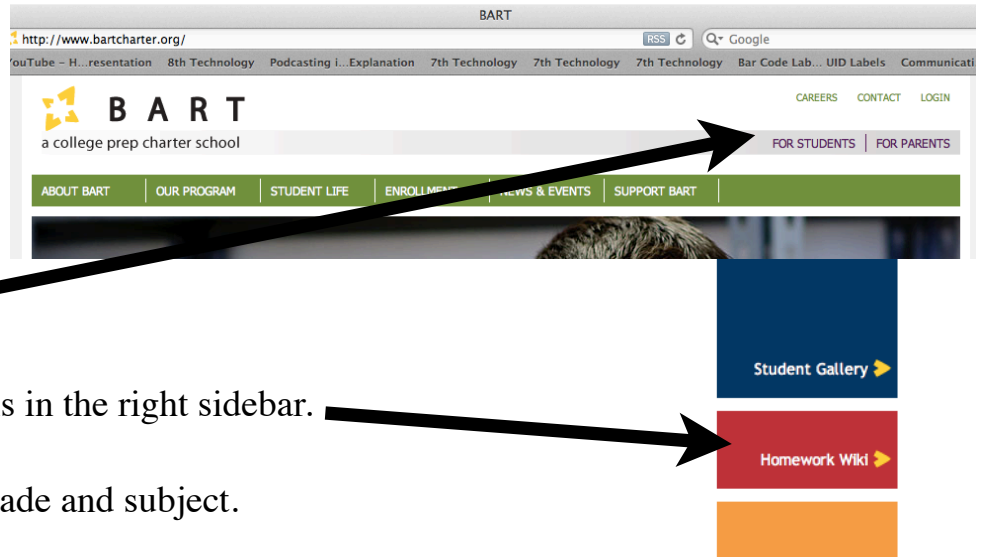

Accessing BART's Homework Wikis

Each teacher at BART maintains a wiki page for each course. You can find current homework assignments on the wikis, as well as other course information. To access the wikis, follow these instructions.

1. The link to the Homework wikis is on the BART website (www.bartcharter.org). Start by clicking the FOR PARENTS link.

2. The Homework Wiki link is in the right sidebar.
3. Courses are arranged by grade and subject.